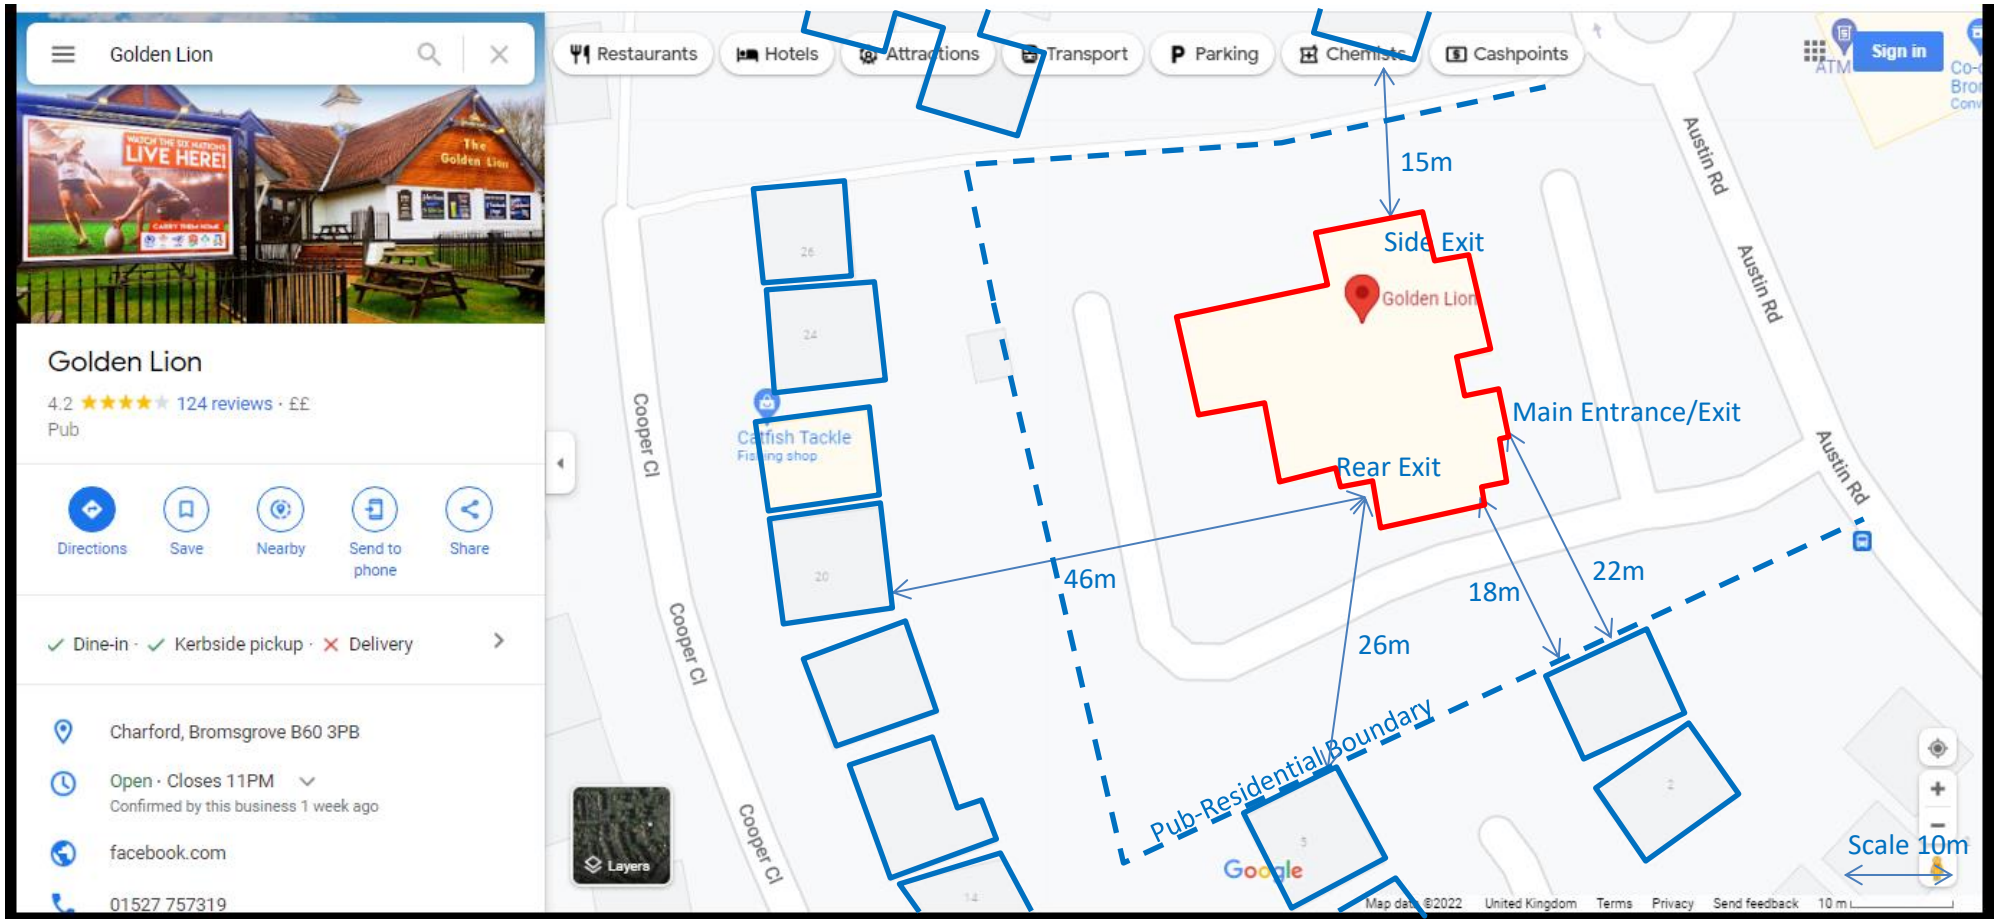

# Golden Lion Pub, Bromsgrove – Google Map Illustrating Close Proximity to Residential Area

(distances shown have been estimated by map measurement and factoring of Google's scale)

Golden Lion

Restaurants Hotels Attractions Transport Parking Chemists Cashpoints Sign in

**Golden Lion**  
4.2 ★★★★★ 124 reviews · ££  
Pub

Directions Save Nearby Send to phone Share

✓ Dine-in · ✓ Kerbside pickup · ✗ Delivery

Charford, Bromsgrove B60 3PB

Open · Closes 11PM  
Confirmed by this business 1 week ago

Layers

Google

Map data ©2022 United Kingdom Terms Privacy Send feedback 20 m